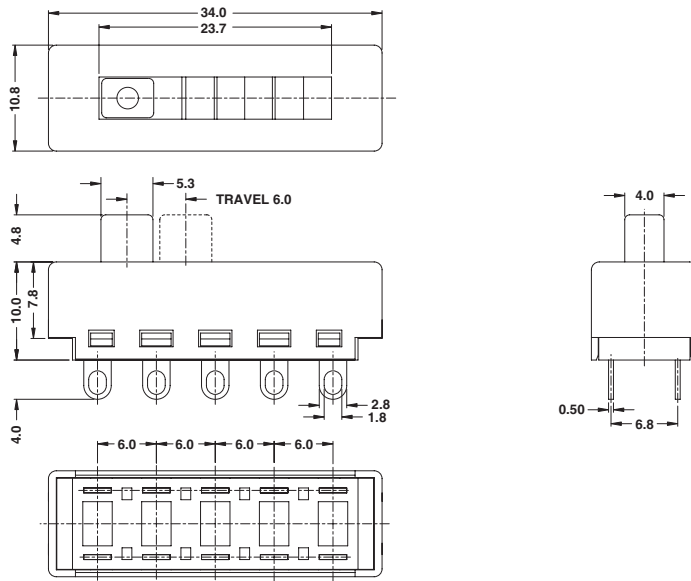

## SLIDE SWITCH

SL-103-24

### Specification:

10A 250VAC T85

6.5A 250VAC T105  
13A 125VAC  
8A 250VAC T105  
16A 125VAC

### SL - 103

24

M

1

S

Circuit	Ref: Base Dimension	Current	Knob Type	Terminal Type	Internal Use Only
11 1P1T		M 10A 250VAC			
21 2P1T		13A 125VAC			
12 1P2T		L 10A 250VAC			
22 2P2T		16A 125VAC			
13 1P3T					
23 2P3T					
14 1P4T					
24 2P4T					