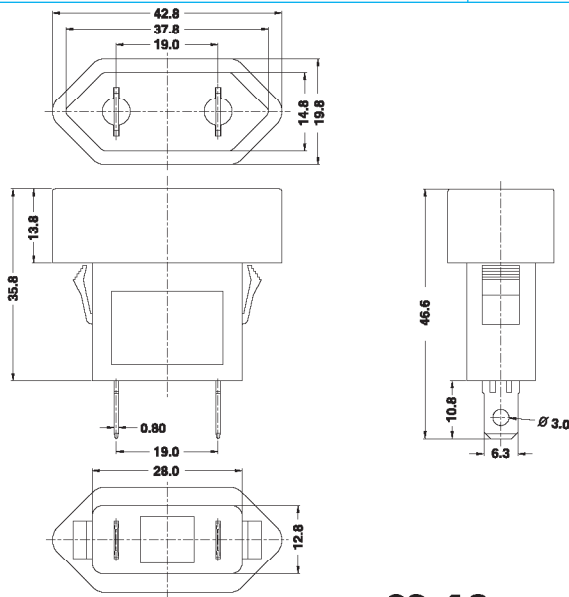

## Specification:

6A 250VAC

### Suggested panel hole size

Panel thickness	x
1.25~2.0	32.0