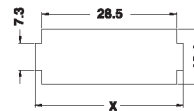

### Suggested panel hole size

Panel thickness	x
1.25~2.0	32.0