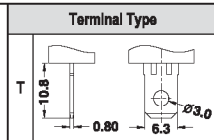

SS-18

T BK

Base Color	
BK	Black
WT	White
GE	Grey

Internal Use Only